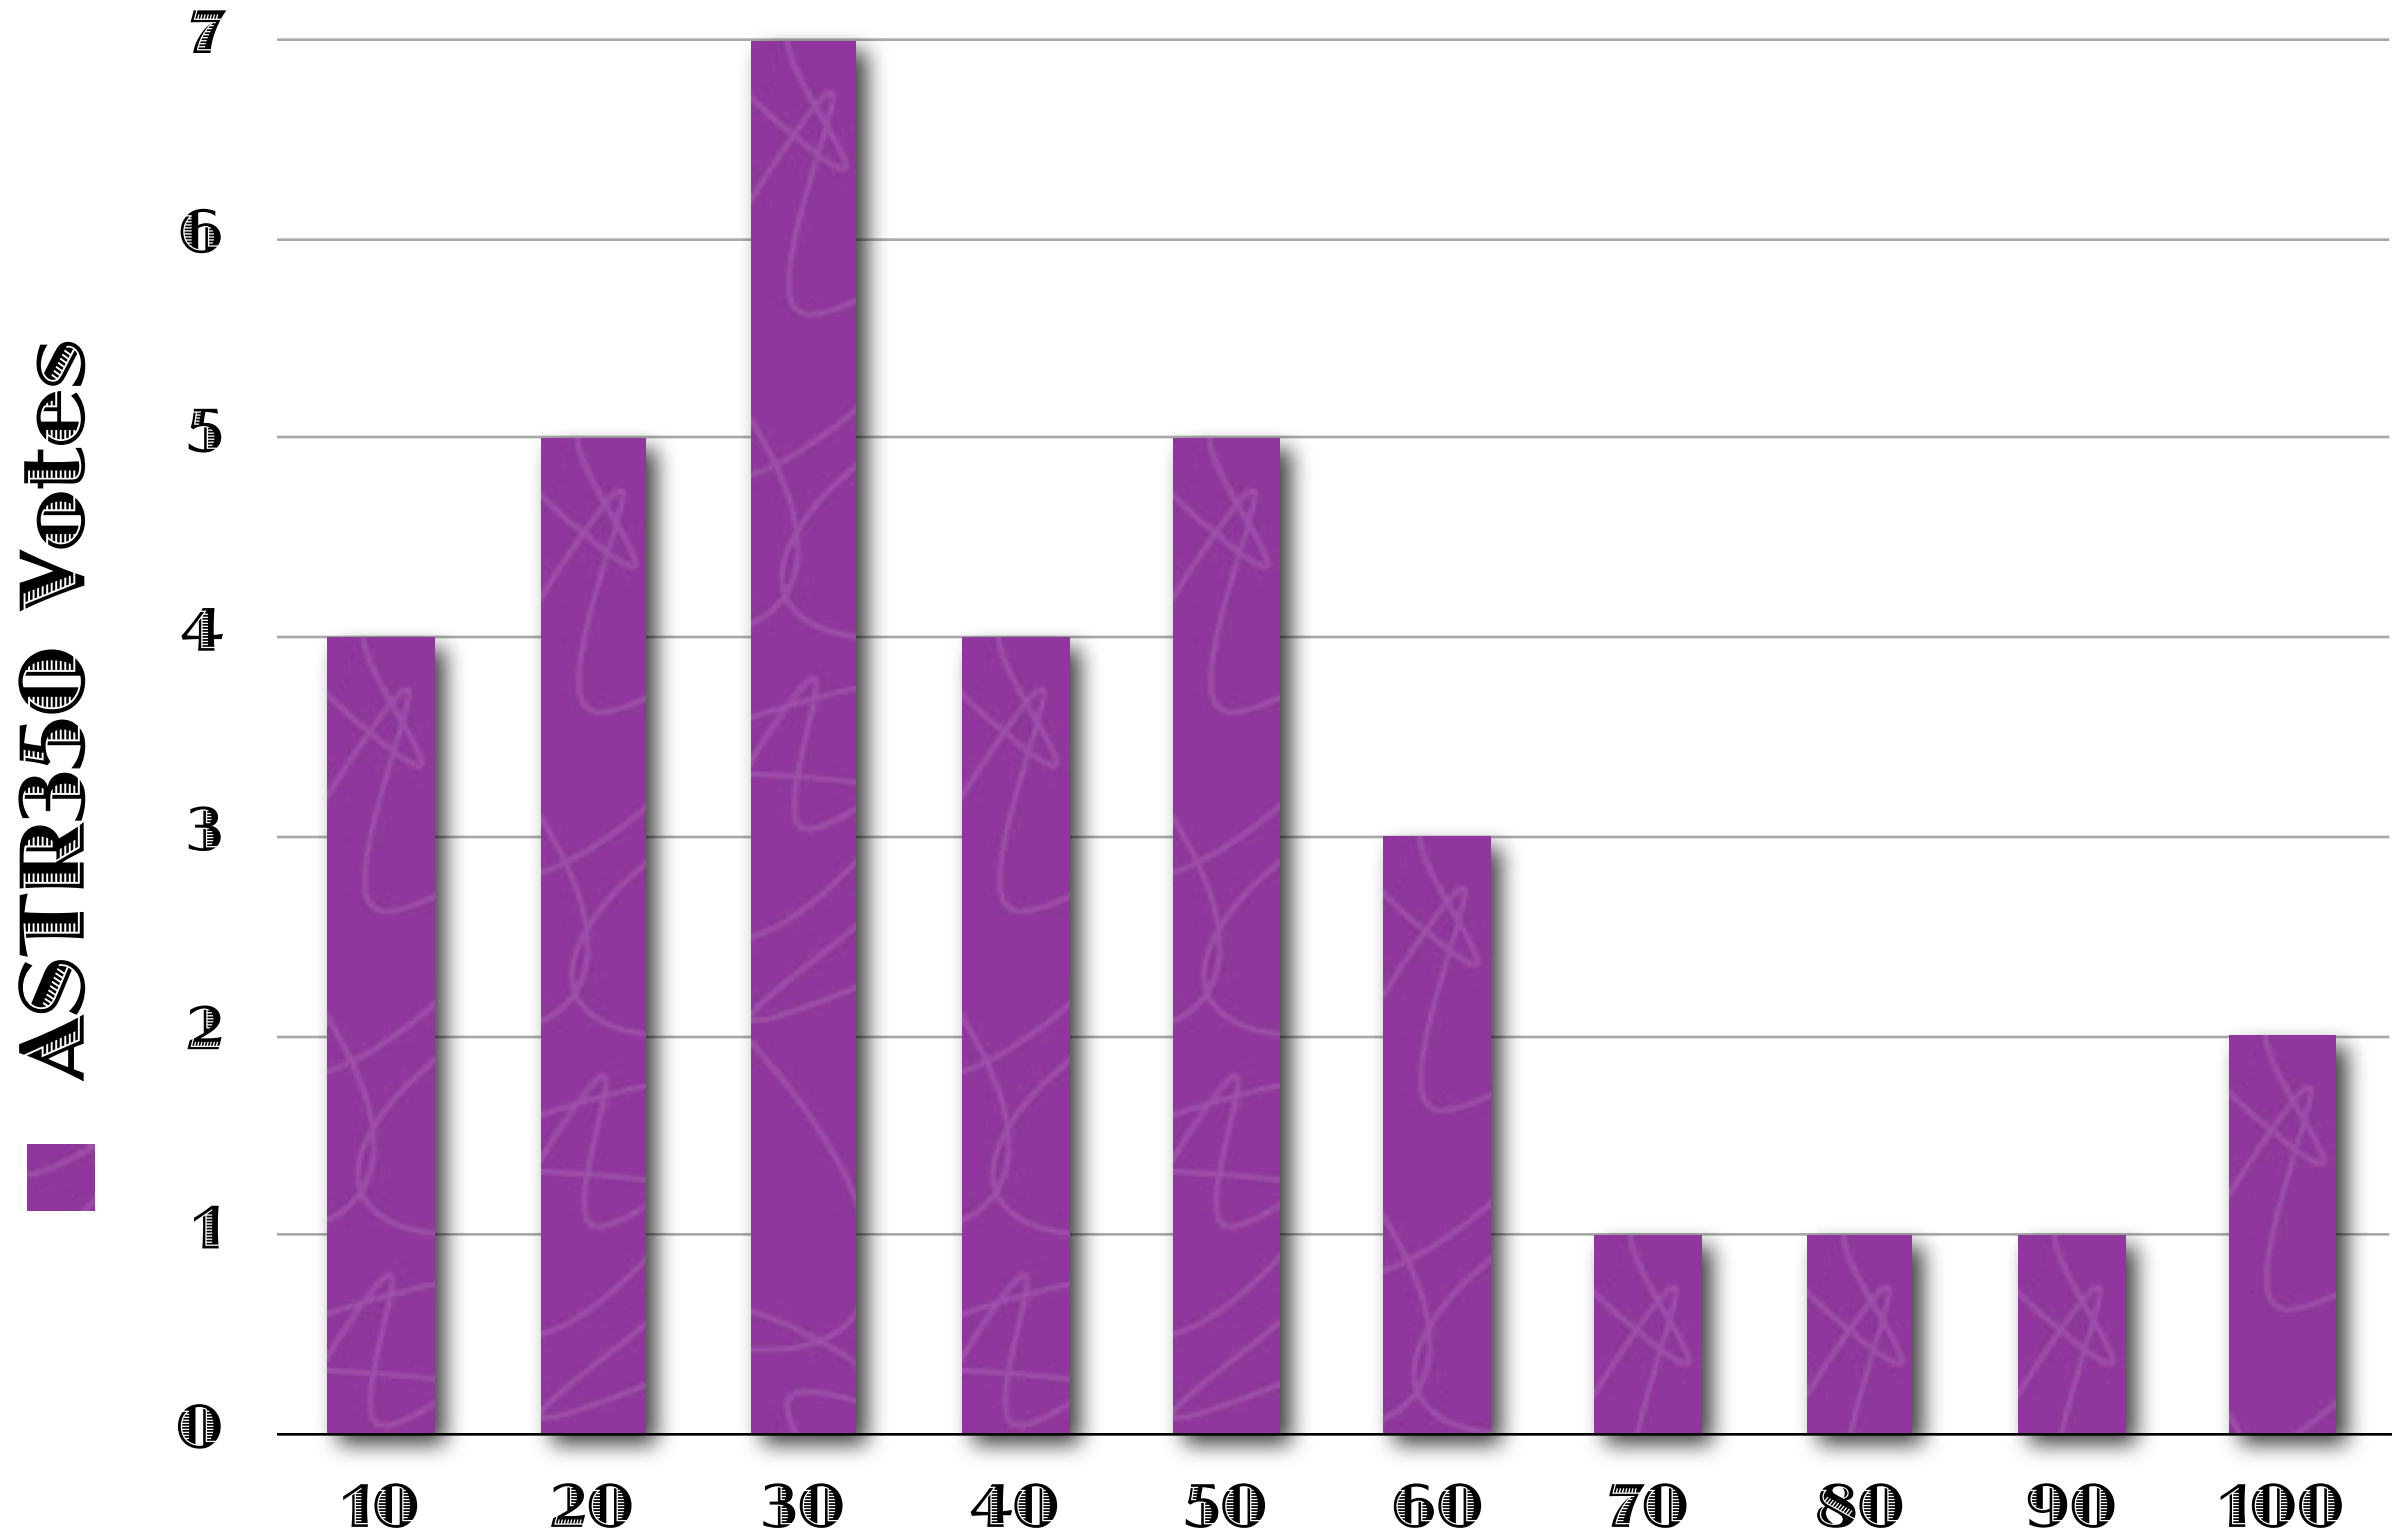

Your Votes: Cosmic Wrongness

Percentage of Wrong ASTER350 Cosmology